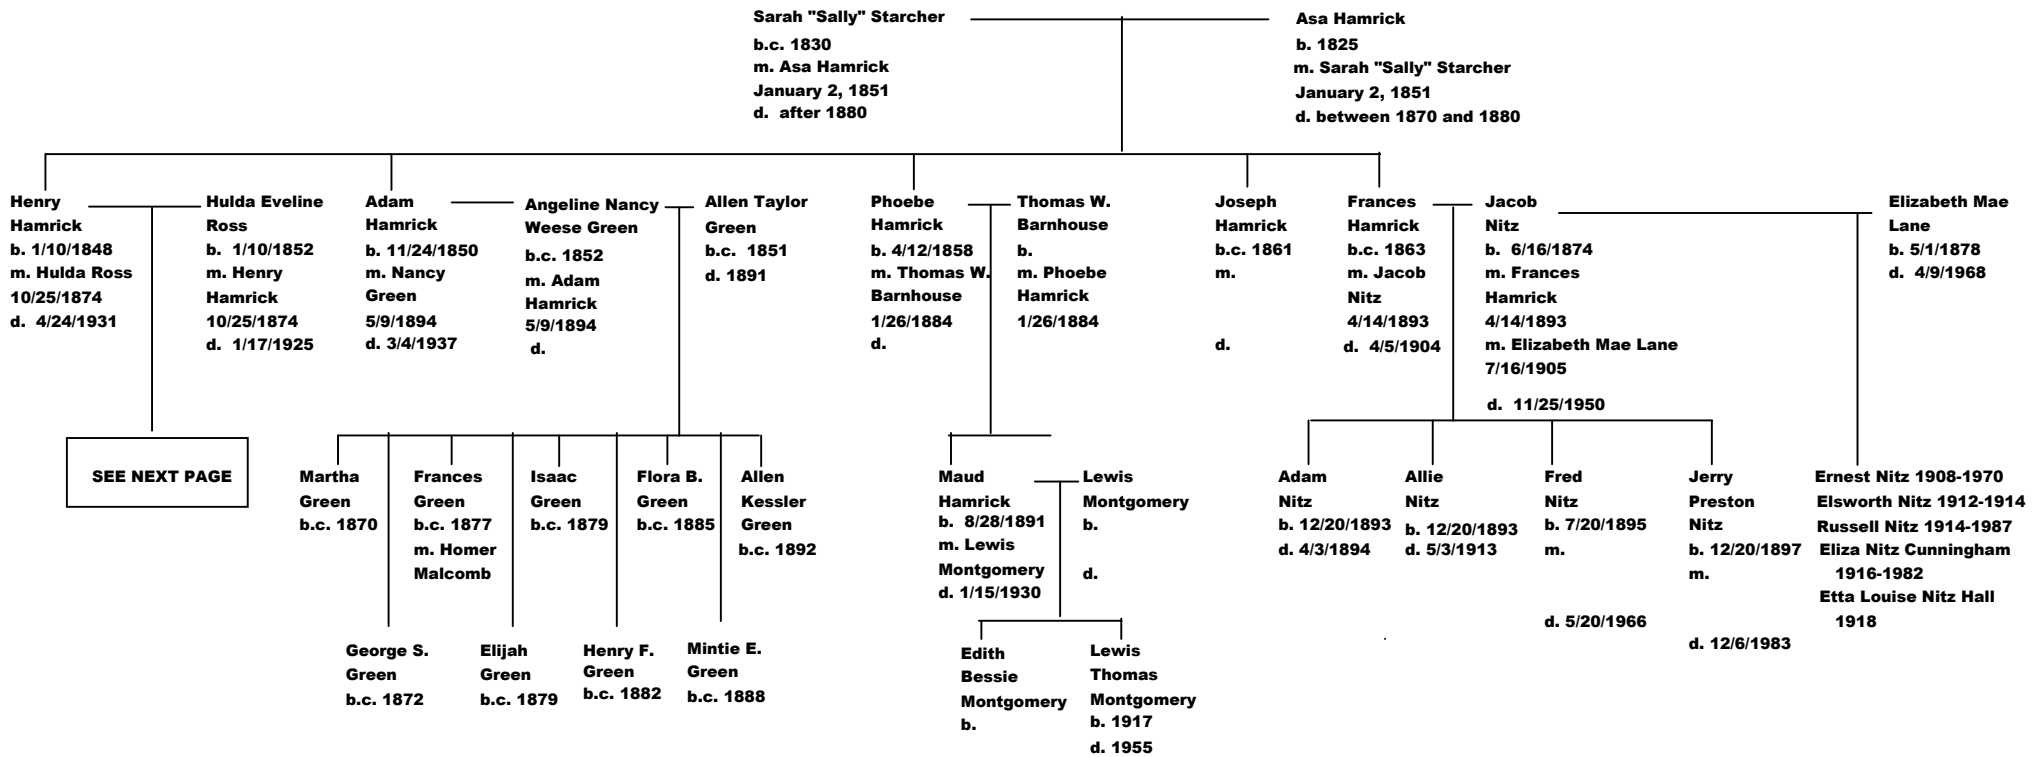

Selected Family Tree - Sarah "Sally" Starcher Hamrick and Asa Hamrick

Sarah "Sally" Starcher, the daughter of Adam and Phoebe Cogar Starcher

Click on RED BOXES for additional commentary

Return to the front page

Selected Family Tree - Sarah "Sally" Starcher Hamrick and Asa Hamrick

Sarh "Sally" Starcher, the daughter of Adam and Phoebe Cogar Starcher

Click on RED BOXES for additional commentary

Return to the front page