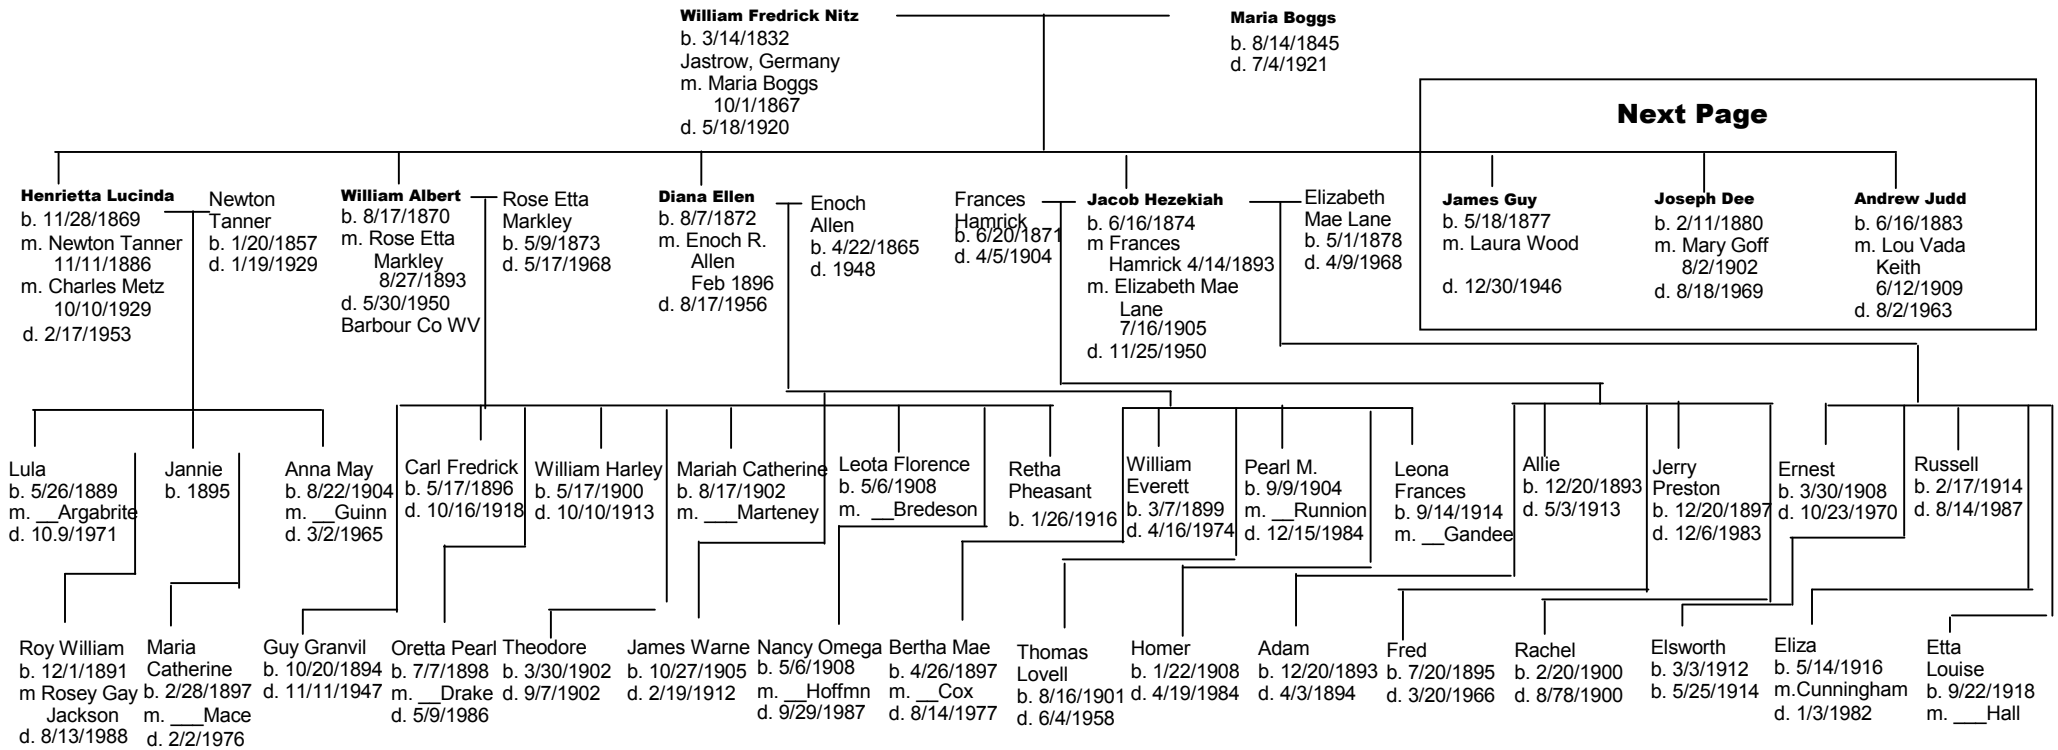

Selected Family Tree - William Fredrick Nitz

Click on RED BOXES for additional commentary

Return to the front page

Selected Family Tree - William Fredrick Nitz

Click on RED BOXES for additional commentary

Return to the front page

William Fredrick Nitz
 b. 3/14/1832
 Jastrow, Germany
 m. Maria Boggs
 10/1/1867
 d. 5/18/1920

Maria Boggs
 b. 8/14/1845
 d. 7/4/1921