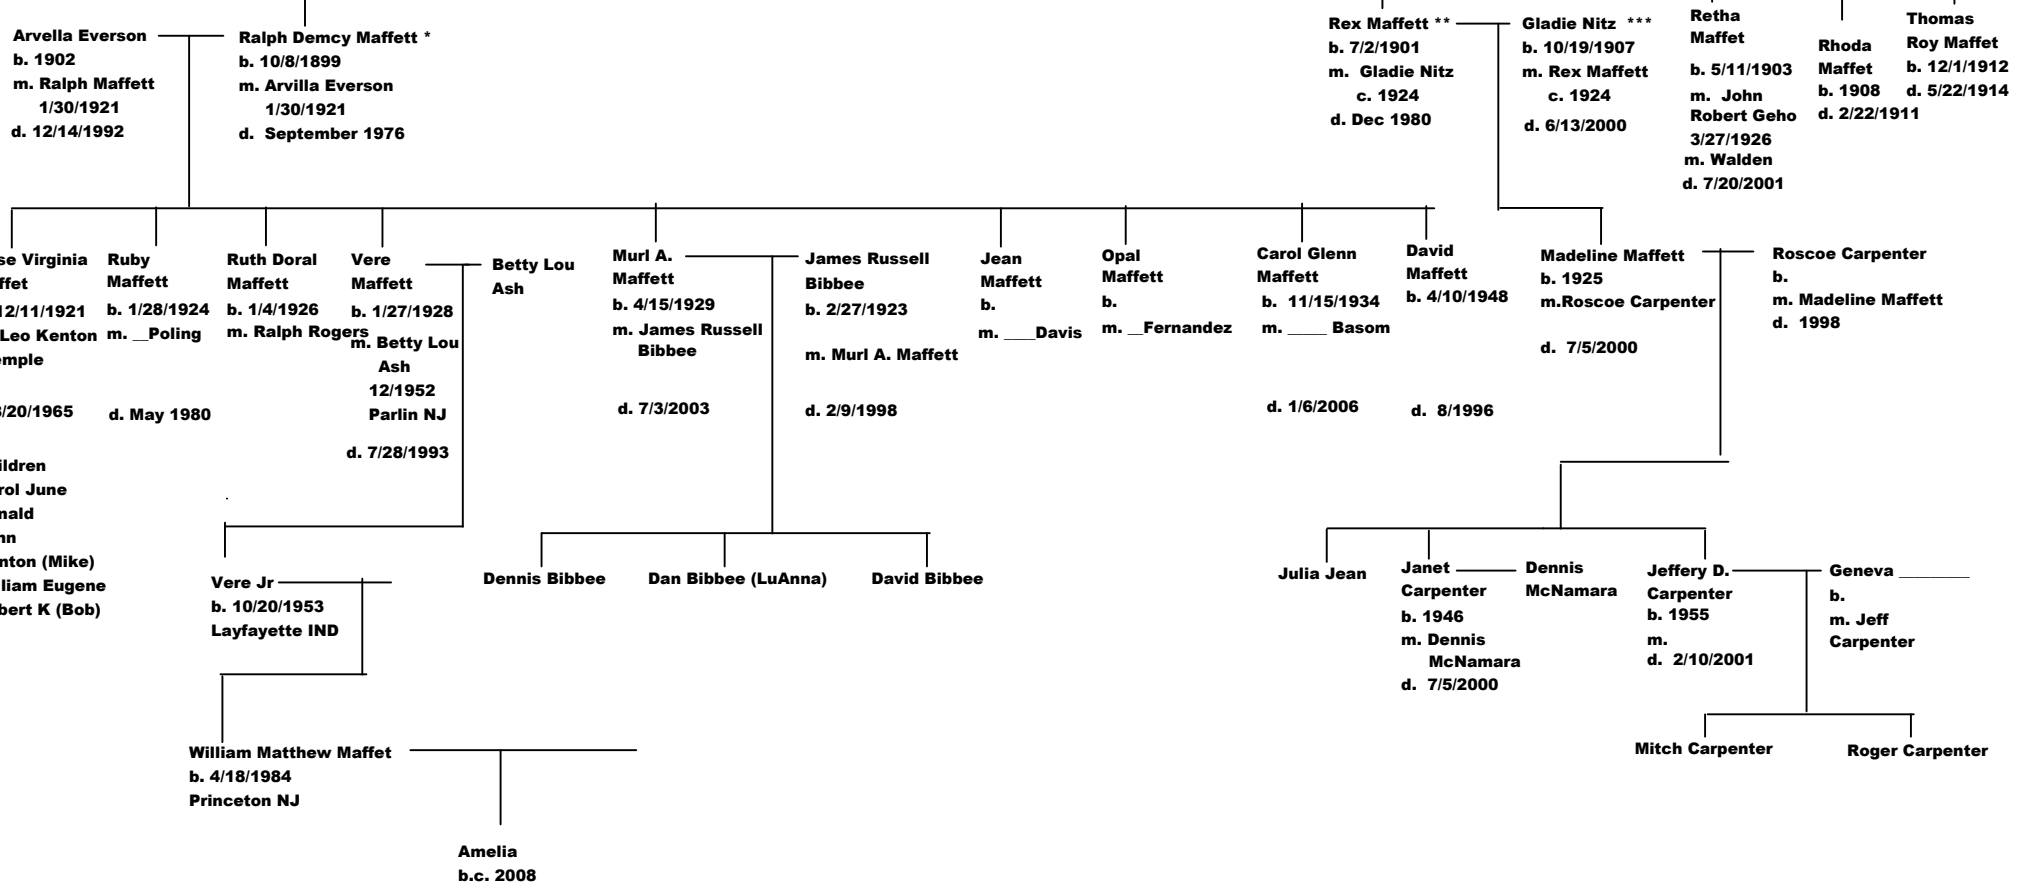

Selected Family Tree - Hannibal Maffet

Click on RED BOXES for additional commentary

Return to the front page

Hannibal N. Maffett
b. January 1871
m. Ellen Virginia Stump
d. January 24, 1961

Ellen Virginia Stump (Virginia Ellen Stump)
b.c. 1877 or October 3, 1874
m. Hannibal M. Maffett
d. January 15, 1923

* Birth date and middle name taken from WWI draft registration card and date of death taken from Social Security record available at ancestry.com

** Birth and death date taken from Social Security record available at ancestry.com

*** Birth and death date taken from Social Security record available at ancestry.com