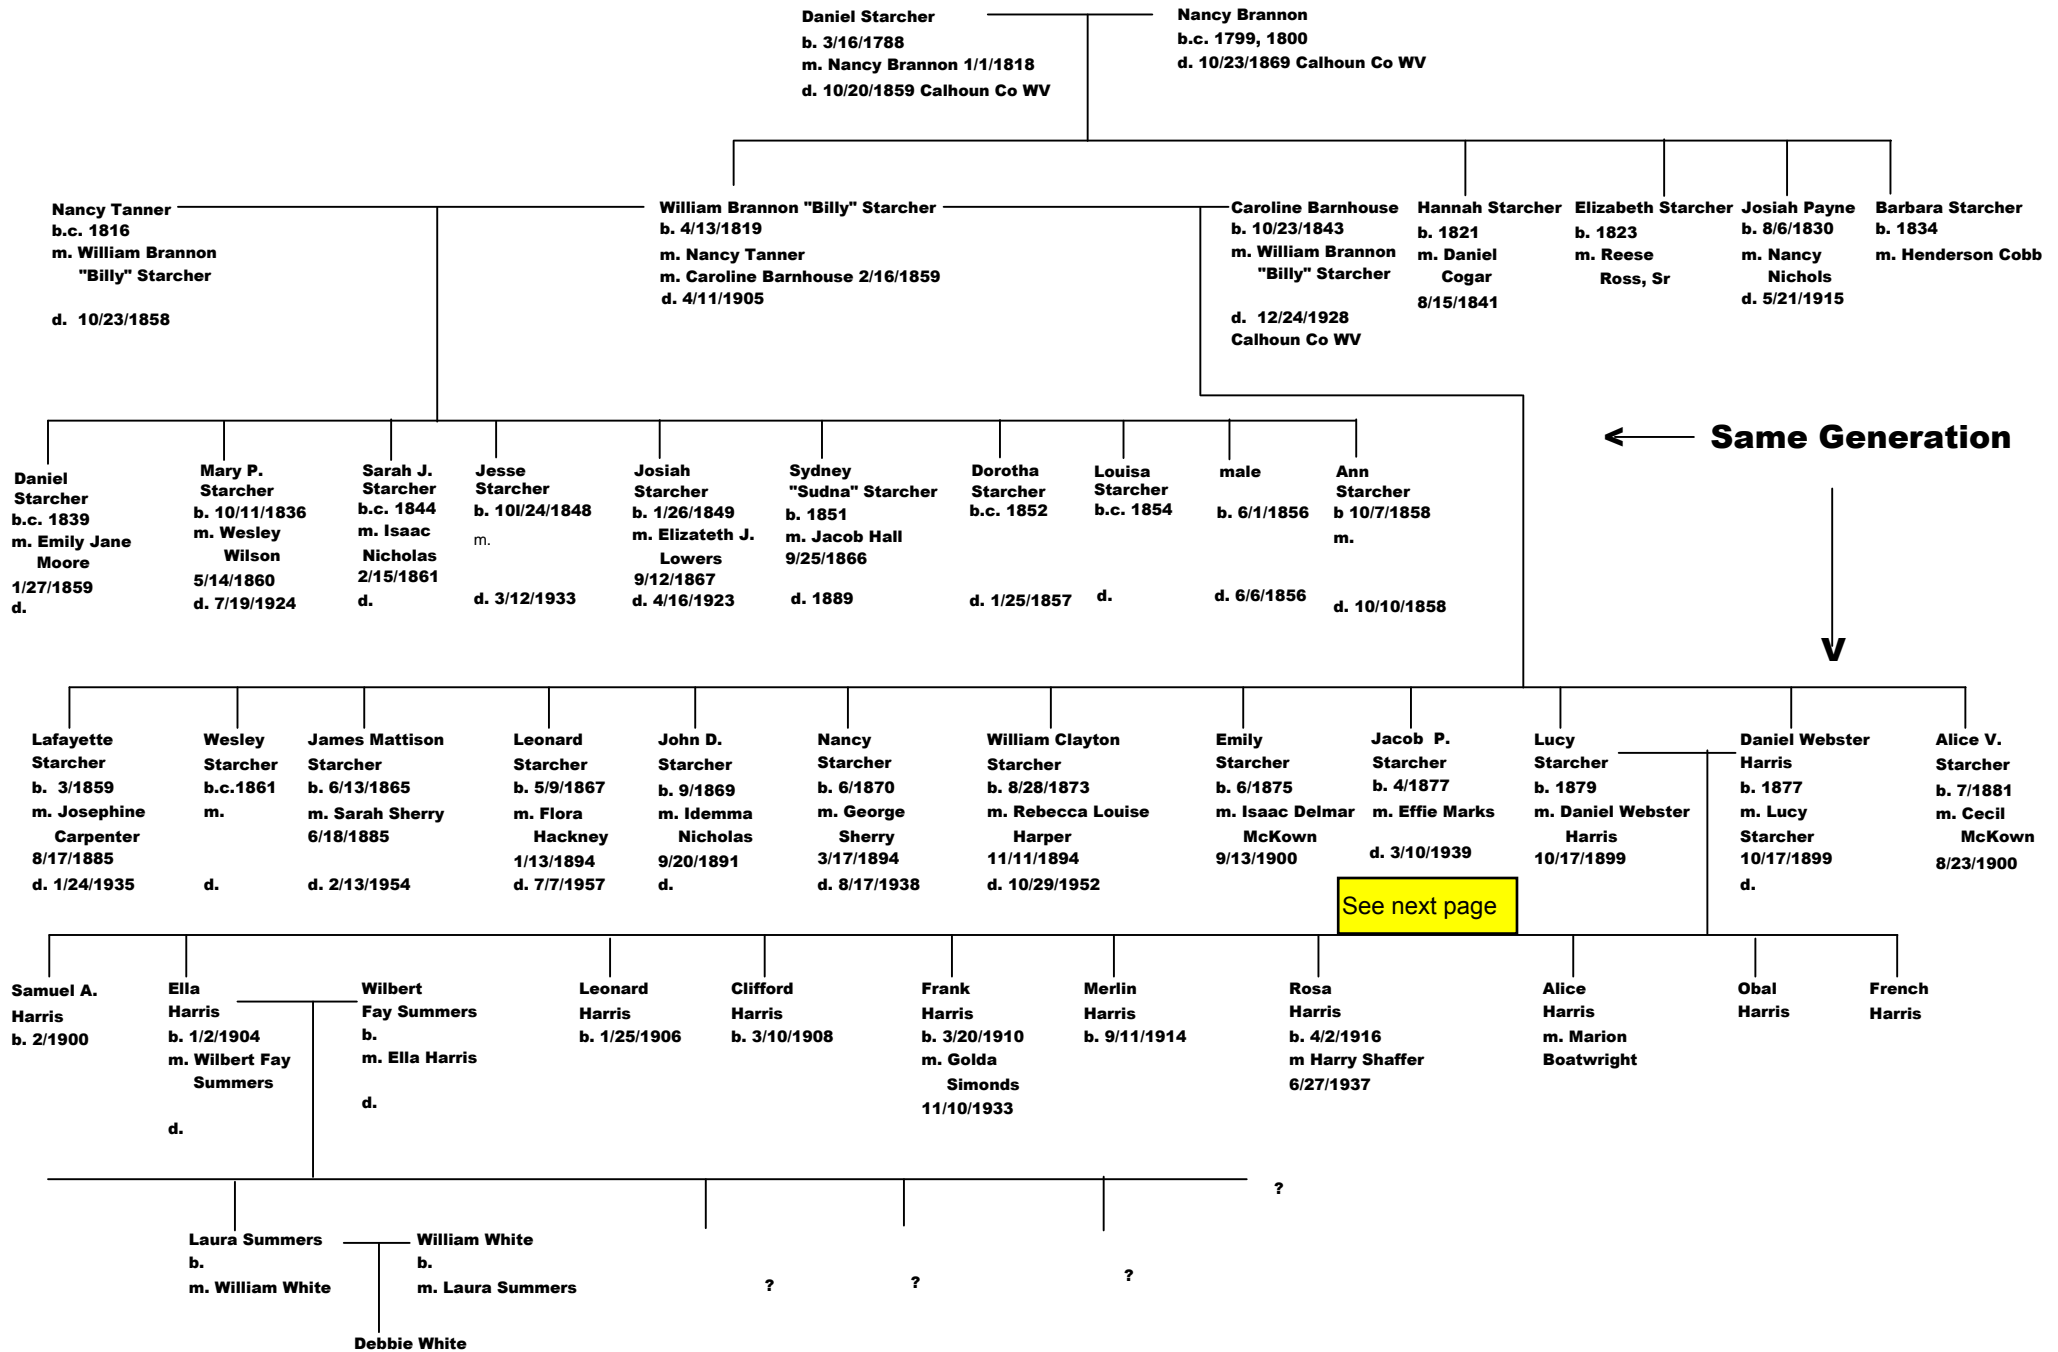

Selected Family Tree - Daniel Starcher

Click on RED BOXES for additional commentary

Return to the front page

Selected Family Tree - Daniel Starcher through Jacob P. Starcher

Click on RED BOXES for additional commentary

[Return to the front page](#)

Daniel Starcher
 b. 3/16/1788
 m. Nancy Brannon 1/1/1818
 d. 10/20/1859 Calhoun Co WV

Nancy Brannon
 b.c. 1799, 1800
 d. 10/23/1869 Calhoun Co WV

Nancy Tanner
 b.c. 1816
 m. William Brannon
 "Billy" Starcher
 d. 10/23/1858

William Brannon "Billy" Starcher
 b. 4/13/1819
 m. Nancy Tanner
 m. Caroline Barnhouse 2/16/1859
 d. 4/11/1905

Caroline Barnhouse
 b. 10/23/1843
 m. William Brannon
 "Billy" Starcher
 d. 12/24/1928
 Calhoun Co WV