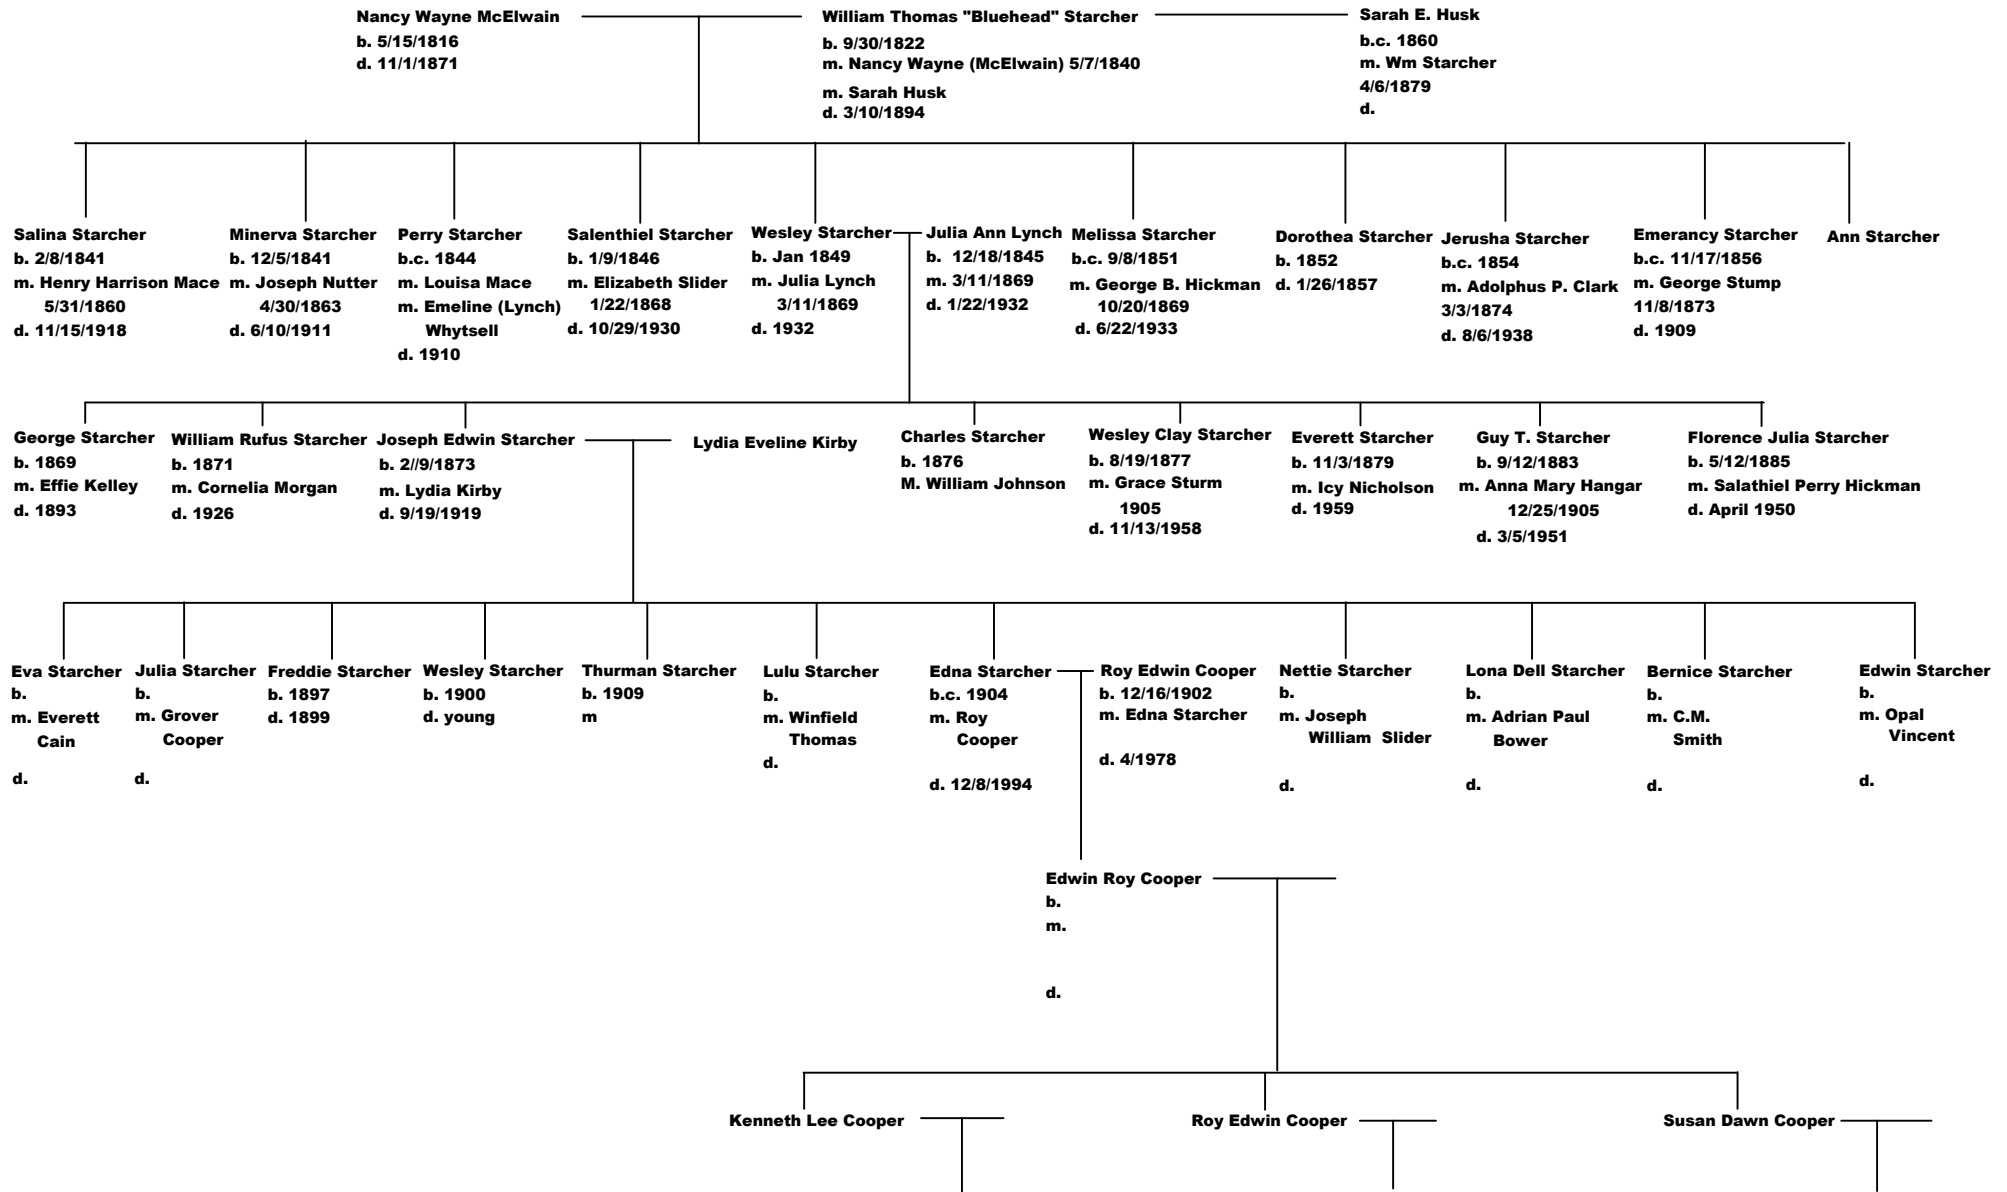

Selected Family Tree - William Thomas "Bluehead" Starcher

Click on RED BOXES for additional commentary

Return to the front page

Five great grandchildren as of 12/8/1994