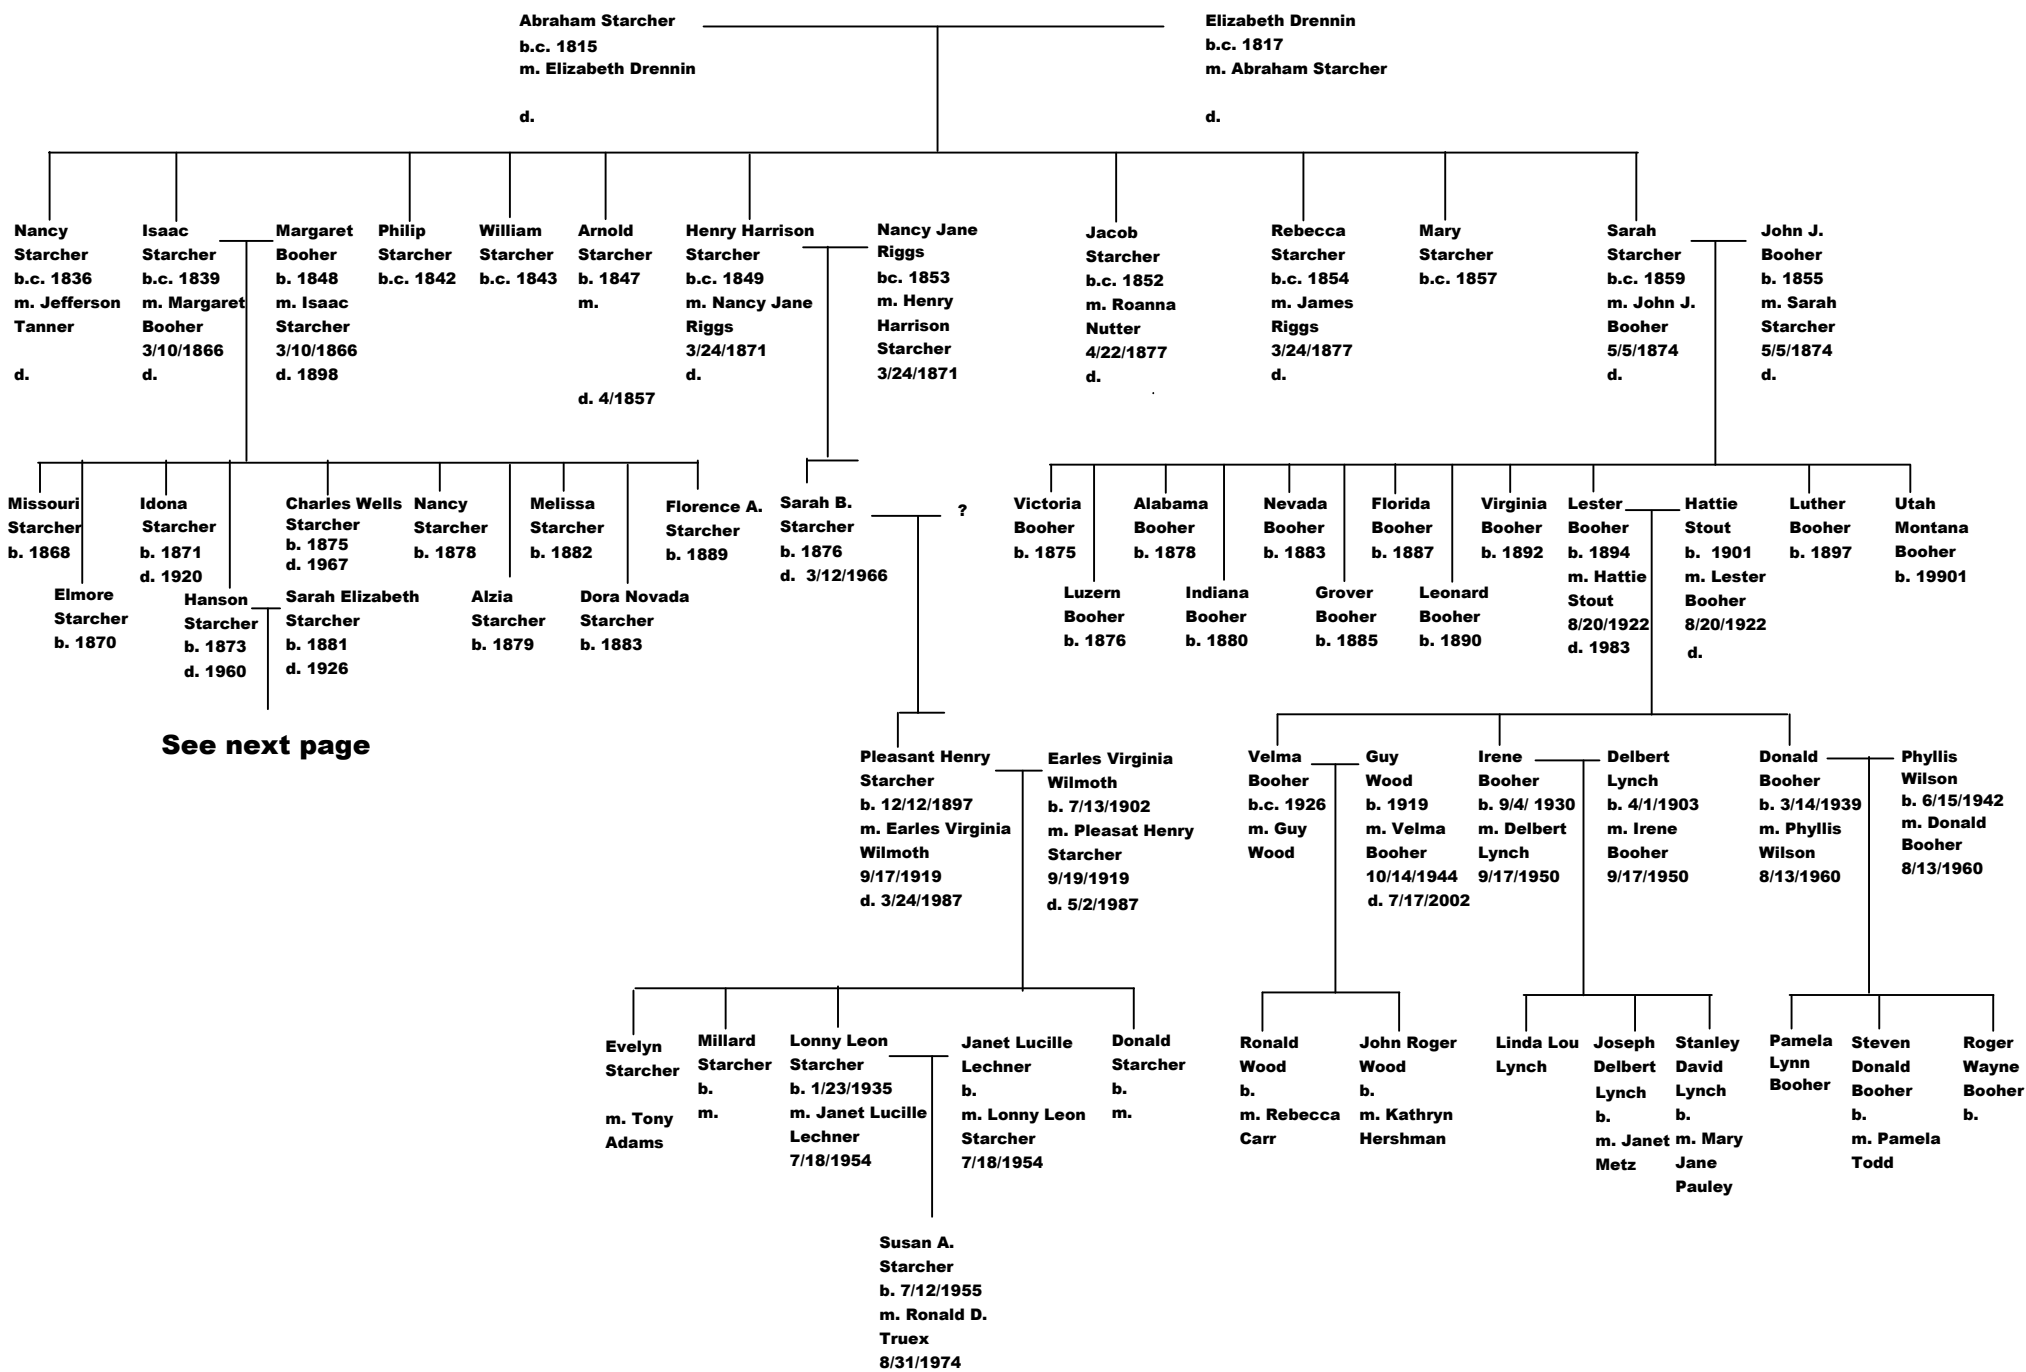

# Selected Family Tree - Abraham Starcher (son of Philip Starcher)

Click on RED BOXES for additional commentary

Return to the front page

See next page

# Selected Family Tree - Abraham Starcher (son of Philip Starcher)

Click on RED BOXES for additional commentary

Return to the front page

Abraham Starcher  
b.c. 1815  
m. Elizabeth Drennin  
d.

Elizabeth Drennin  
b.c. 1817  
m. Abraham Starcher  
d.

See selected obituaries AT THIS LINK