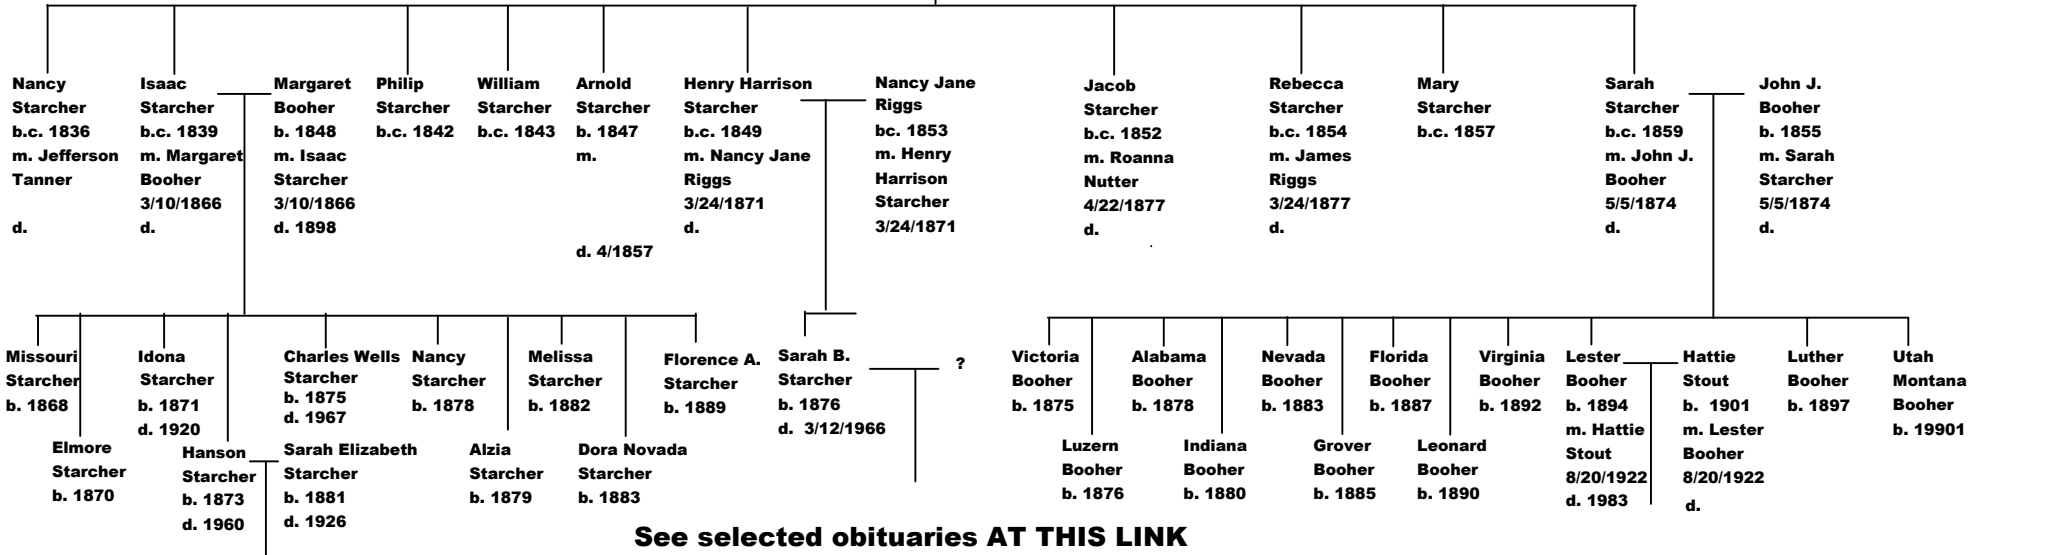

# Selected Family Tree - Abraham Starcher (son of Philip Starcher)

Click on RED BOXES for additional commentary

Return to the front page

See next page

# Selected Family Tree - Abraham Starcher (son of Philip Starcher)

Click on RED BOXES for additional commentary

Return to the front page

Abraham Starcher  
b.c. 1815  
m. Elizabeth Drennin  
d.

Elizabeth Drennin  
b.c. 1817  
m. Abraham Starcher  
d.